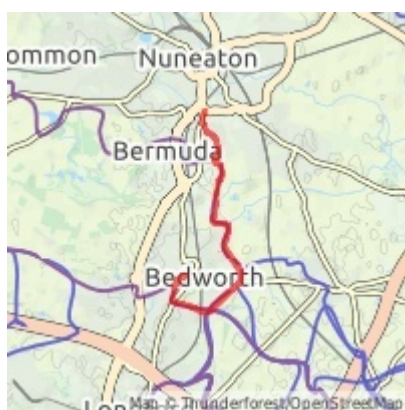

## Route Summary

---

cpnorth2016 day 5

## Route Overview

---

Category: Walking

Length: 7.520 km / 4.70 mi

Last Modified: 11th March 2016

Difficulty: Medium

Rating: Unrated

Surface: Average

## Description

---

Chilvers cotton to Bedworth