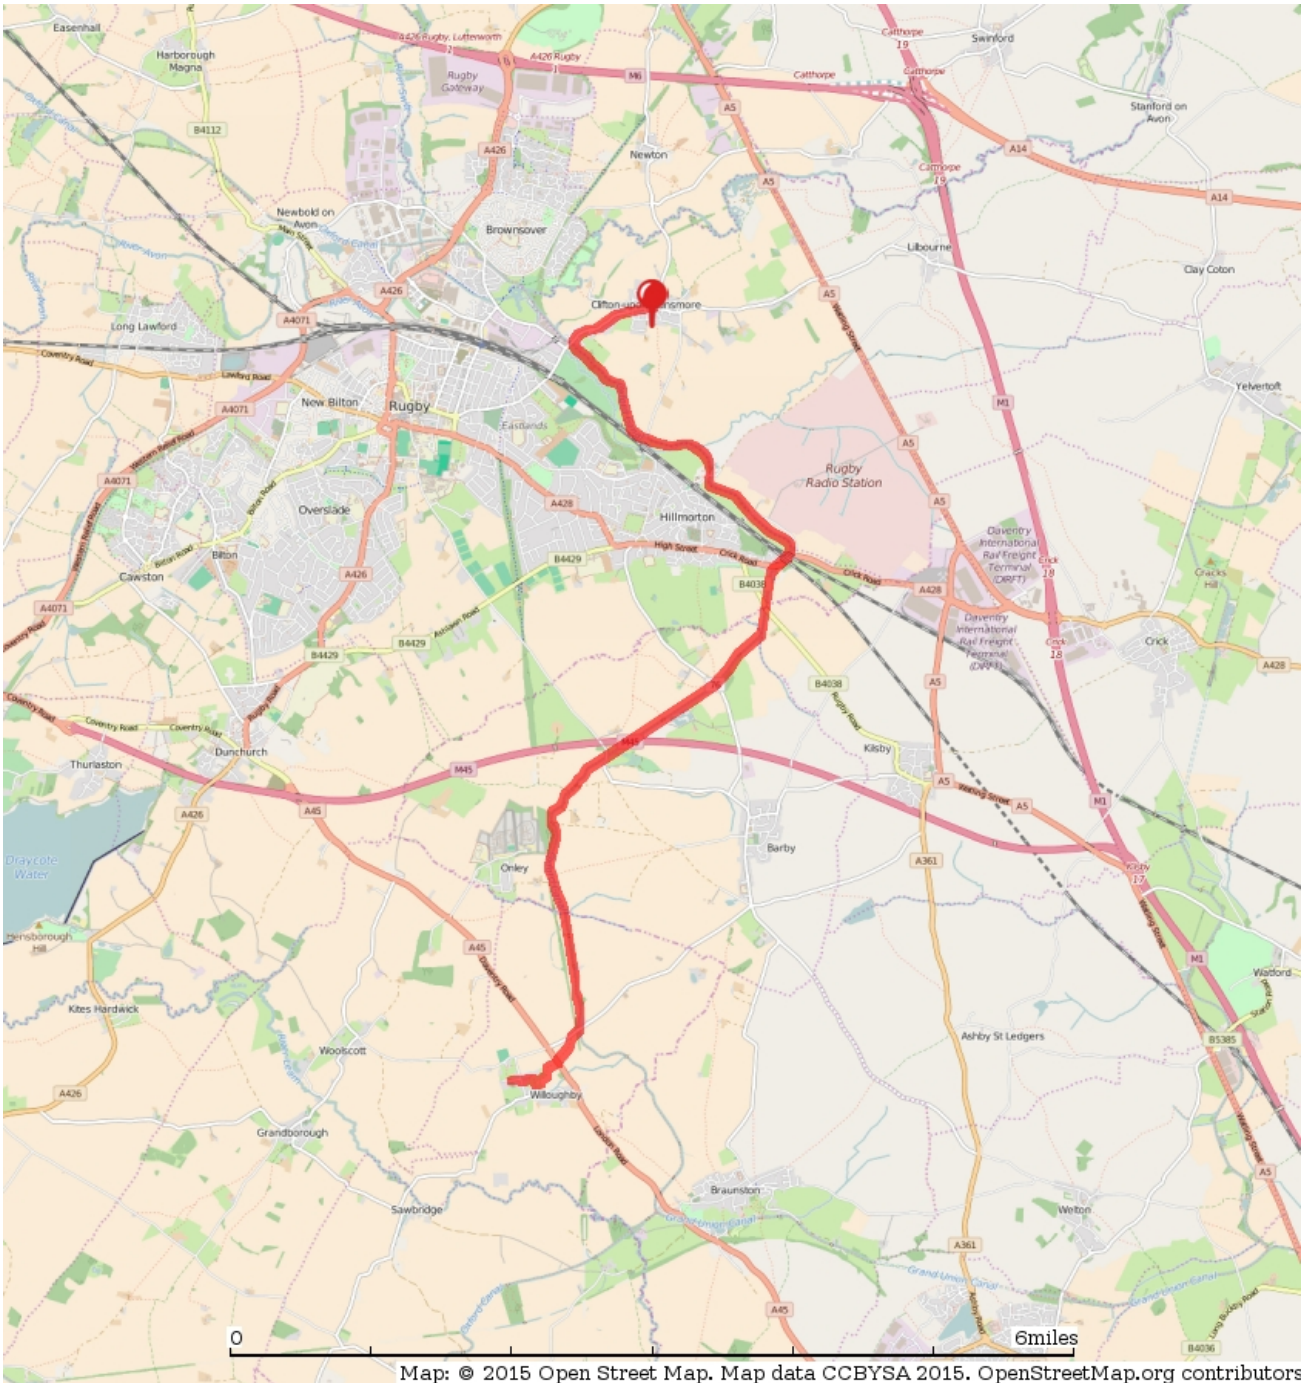

cpeast2016#6

Robin Trew

Route Summary

cpeast2016 day 6

Route Overview

Category: Walking

Length: 12.870 km / 8.04 mi

Last Modified: 13th April 2016

Difficulty: Medium

Rating: Unrated

Surface: Average

Date Published: 11th March 2016

Description

Willoughby to Clifton on Dunsmore - 8m

OS Explorer 222

OS GR 516674 to 531764

Waypoints

Choose your trail

Map: © 2015 Open Street Map. Map data CCBYSA 2015. OpenStreetMap.org contributors