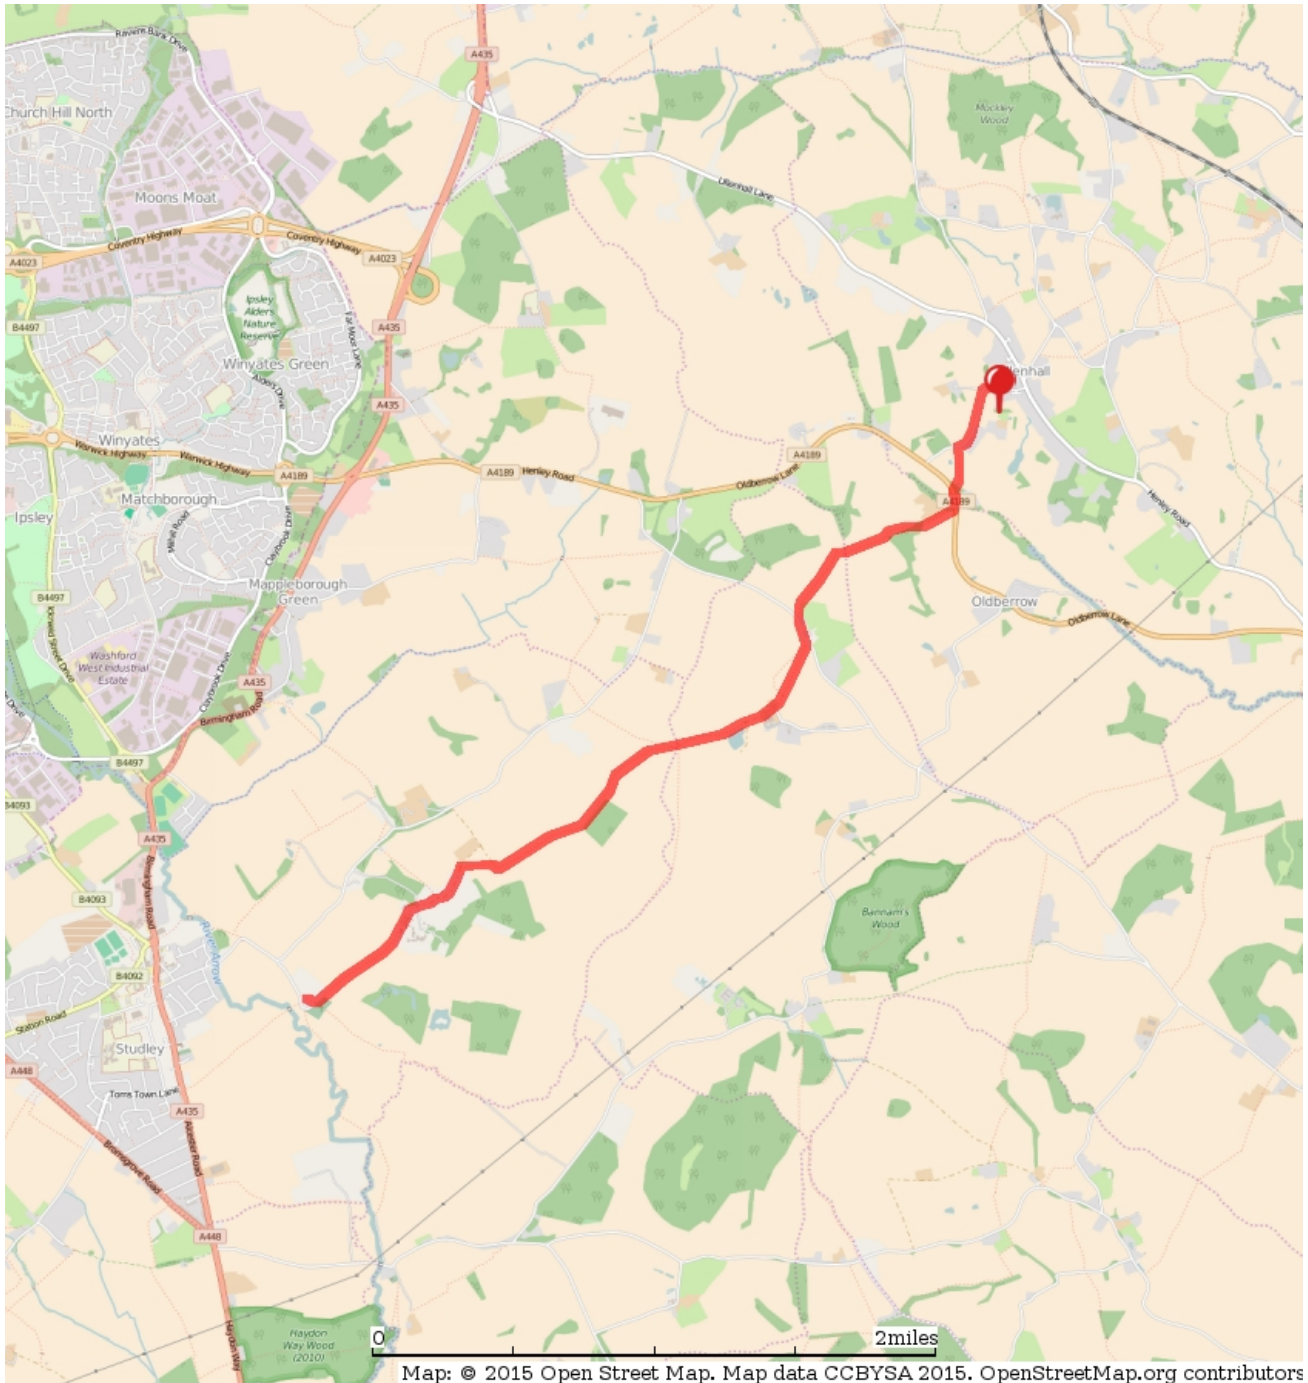

cpwest2016#3

Robin Trew

Route Summary

cpwest2016 day 3

Route Overview

Category: Walking

Length: 5.960 km / 3.73 mi

Last Modified: 13th April 2016

Difficulty: Medium

Rating: Unrated

Surface: Average

Date Published: 12th March 2016

Description

studley to ullenhall

OS Explorer 220

OS GR 082638 to 120671

Waypoints

Choose your trail

Map: © 2015 Open Street Map. Map data CCBYSA 2015. OpenStreetMap.org contributors