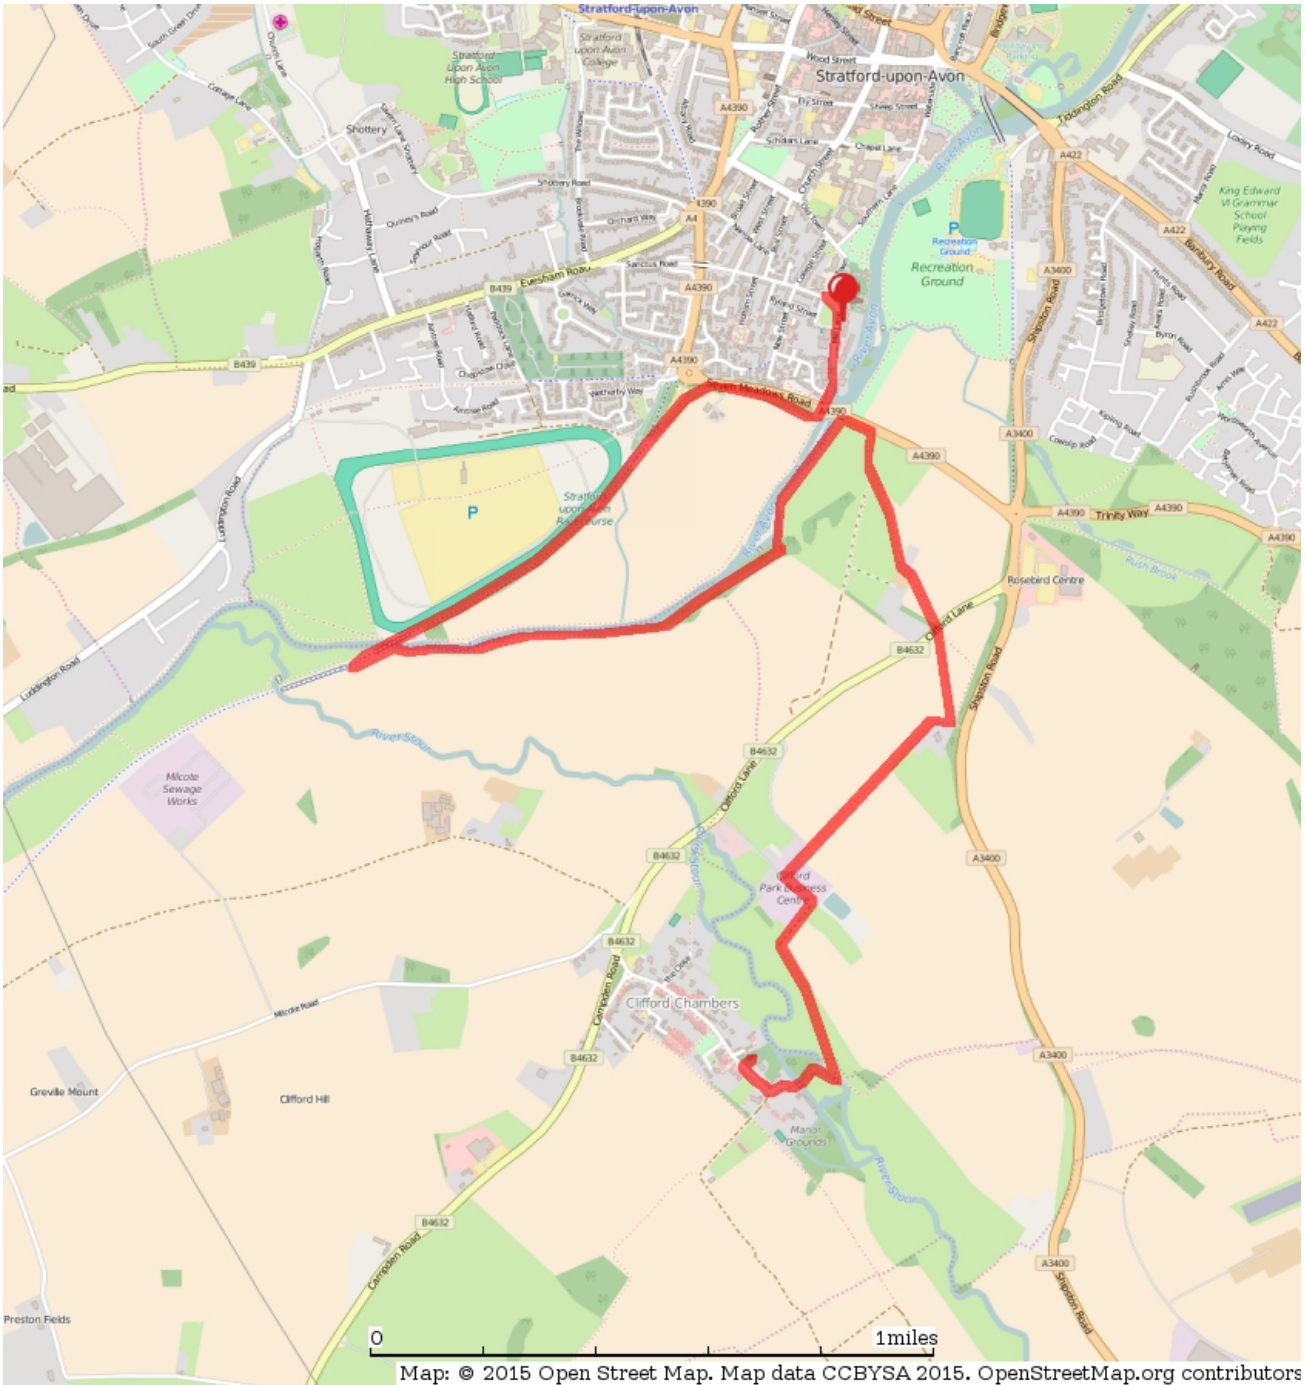

cpsouth2016#6

Robin Trew

Route Summary

Route Overview

Category: Walking

Length: 6.540 km / 4.09 mi

Last Modified: 19th April 2016

Difficulty: Medium

Rating: Unrated

Surface: Average

Date Published: 19th April 2016

Description

cpsouth2016#6 Clifford Chambers to HT Stratford

OS 205

OS GR 198521 to 201542

Waypoints

Choose your trail

Map: © 2015 Open Street Map. Map data CCBYSA 2015. OpenStreetMap.org contributors